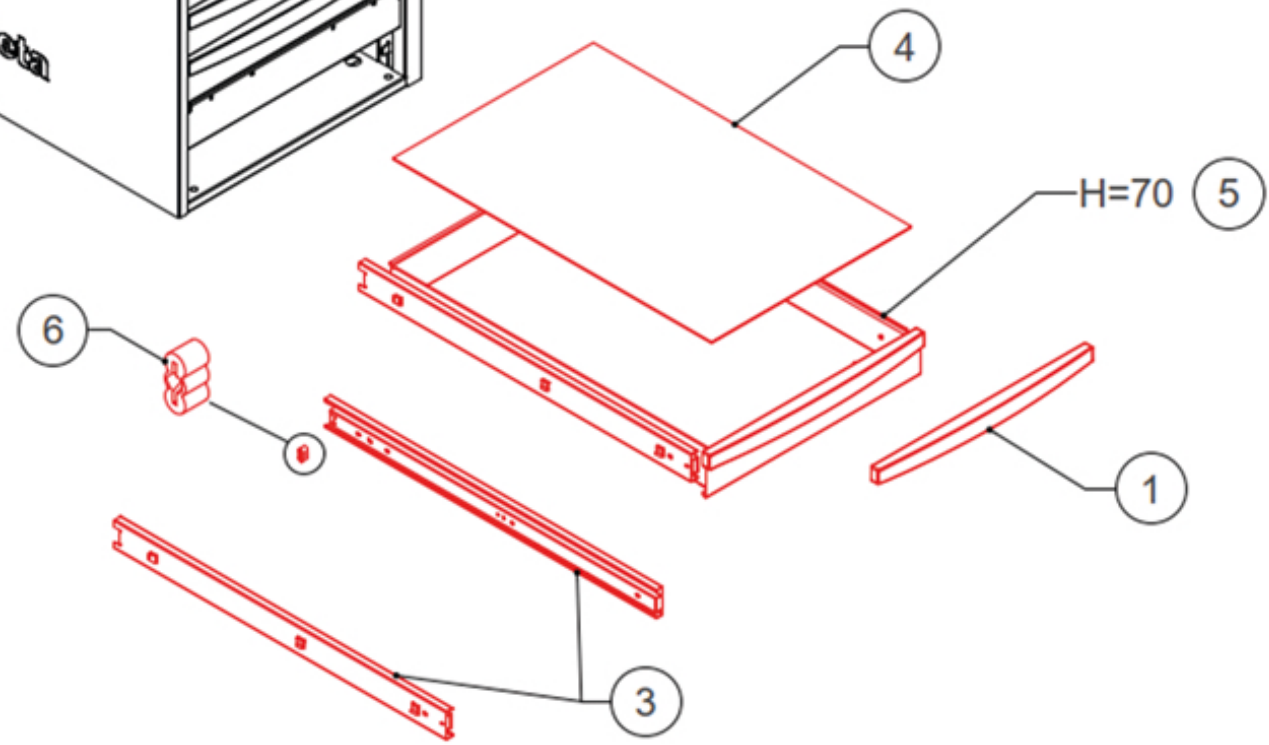

Beta

C58CSH/O 6C

058000685

Ricambi / Spare parts

| |  |  |
|---|---|---|
| ① | 058000907 | 1 |
| ② | 0240019XX | 1* |
| ③ | 058000906 | 1 |
| ④ | 024990223 | 1 |
| ⑤ | 058000900 | 1** |
| ⑥ | 024990501 | 1 (20 Pezzi / 20 Pieces) |

*XX=Key codes from F00 to F99

** cassetto completo di guide
drawer with slides